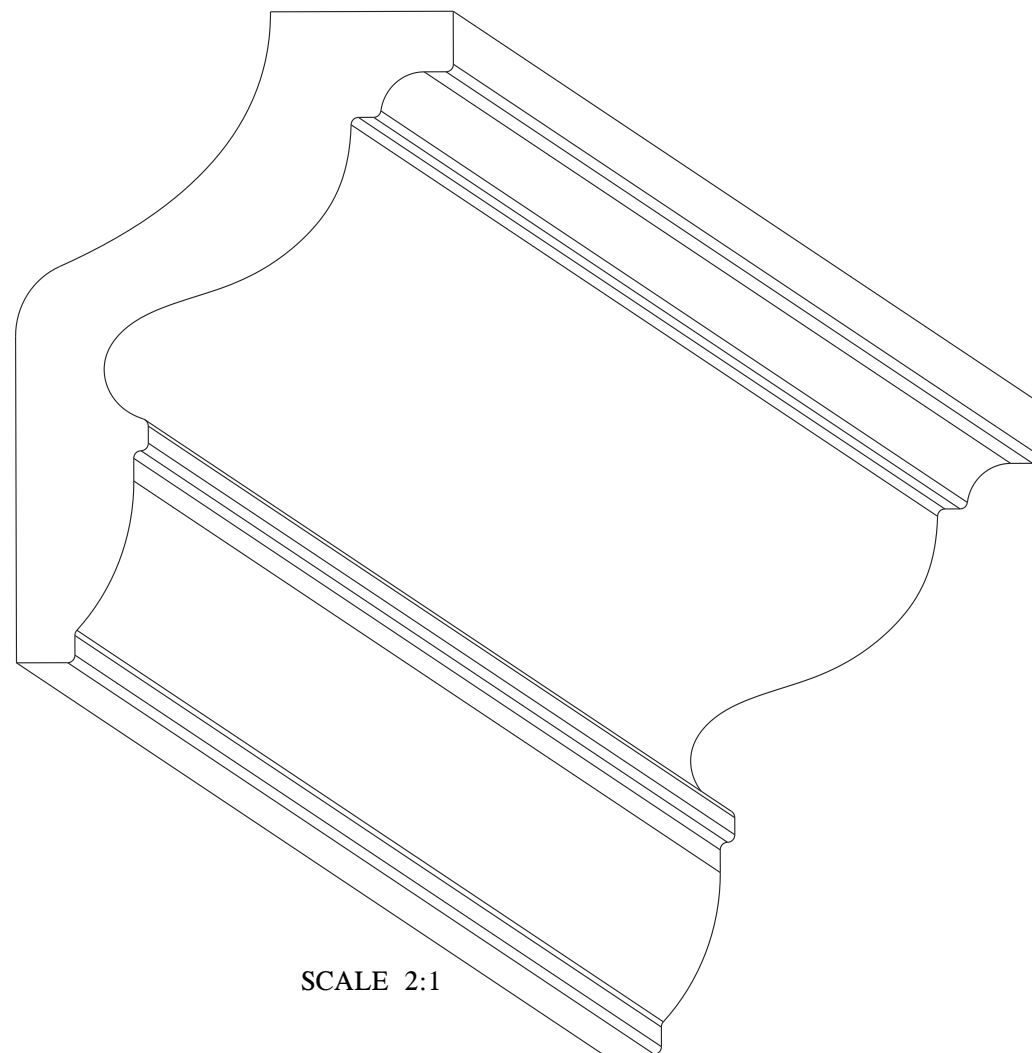

SCALE 2:1

SCALE 2:1

ORAC[®]
DECOR

Biekorfstraat 32
8400 Oostende - Belgium
Tel +32 (0)59 80 32 52
www.oracdecor.com
info@oracdecor.com

Part name: CX148

Designed by: ORAC

Designed on: 29-Jul-2008

Version: 1.0

Unless otherwise specified: all dimensions are in millimeters and inches, scale 1:1, length 2 meters

All information in this document is Orac's exclusive property. It may in no case be reproduced, even partly, be communicated to a third party or used for any possible purpose without ORAC's express written permission. Further legal information can be found at <https://www.oracdecor.com/en/general-sales-conditions>