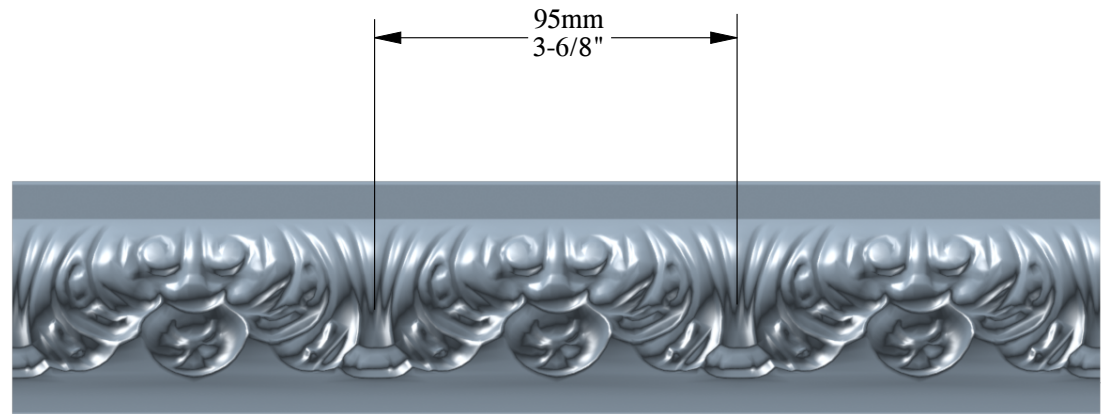

SCALE 1:1

SCALE 1:2

SCALE 1:1

Please beware:
Product is visualized in this drawing without ornamentation

 Biekorfstraat 32 8400 Oostende - Belgium Tel +32 (0)59 80 32 52 www.oracdecor.com info@oracdecor.com	Part name: P3020 Designed by: ORAC Designed on: 16-Aug-2012	Version: 1.0
	Unless otherwise specified: all dimensions are in millimeters and inches, scale 1:1, length 2 meters All information in this document is Orac's exclusive property. It may in no case be reproduced, even partly, be communicated to a third party or used for any possible purpose without ORAC's express written permission. Further legal information can be found at https://www.oracdecor.com/en/general-sales-conditions	